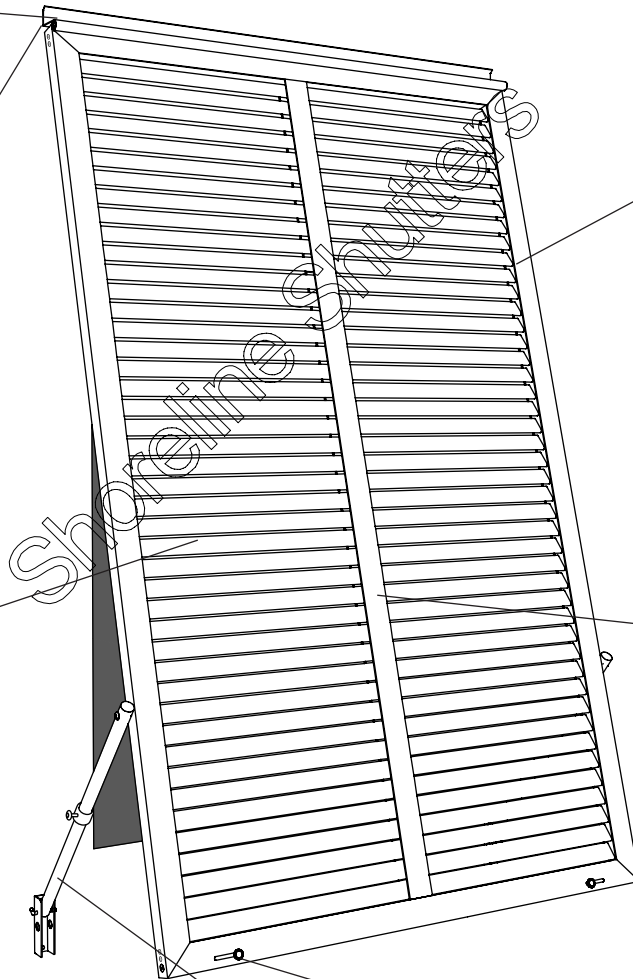

SL 2" Deco (Screw Bossed) 16'
S-60-63-00023

SL 2" Sidewalk Bolt Stainless Steel
S-60-00-00124