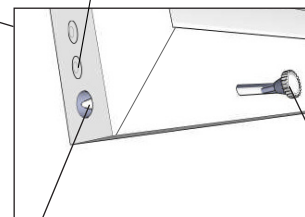

SL #66 Alum Rivet
S-60-00-00121

SL 6" Locking Rod Anti Seize
S-60-00-00109
6" Standard Locking Rod
S-60-00-00110

SL Locking Rod Screw White
S-60-00-00111
SL Locking Rod Screw Black
S-60-00-00112