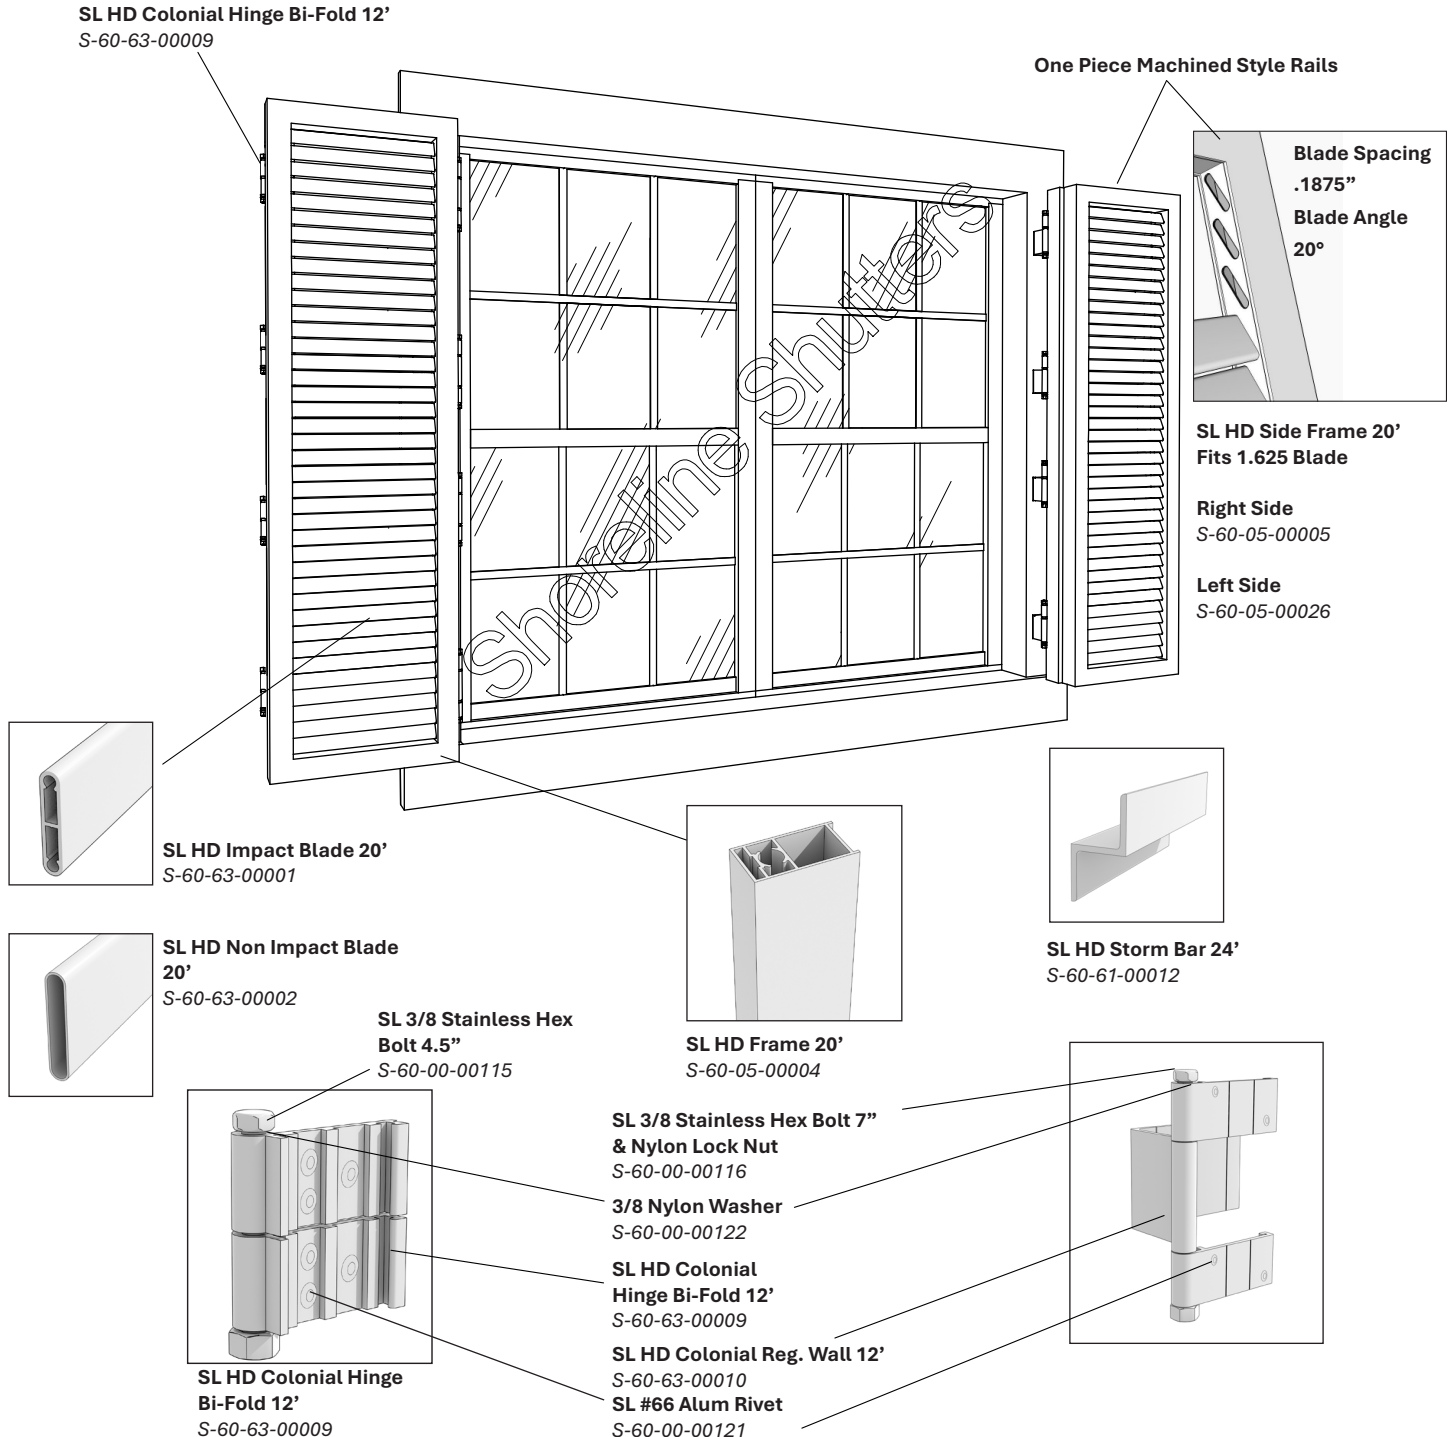

SL HVHZ HD IMPACT COLONIAL

SL HD Impact Blade 20' S-60-63-00001	SL HD Non Impact Blade 20' S-60-63-00002	SL HD Side Frame 20' Fits 1.625 Blade Right Side S-60-05-00005 Left Side S-60-05-00026 Frame Dimensions 2.375 x 1.25	SL HD Frame 20' S-60-05-00004
SL HD Corner Key 3/16" 2"x2" S-60-00-00106 24 pcs. per bag	SL HD Colonial Hinge Reg 12' S-60-63-00008	SL HD Colonial Reg. Wall 12' S-60-63-00010	SL HD Colonial Hinge Bi-Fold 12' S-60-63-00009
SL HD Colonial Bi-Fold Wall 12' S-60-63-00011	SL HD Storm Bar 24' S-60-61-00012	SL Storm Bar Foam Pad S-60-00-00108 48 pcs. per bag	SL Hold Back Bullett & Clip S-60-00-00107 24 sets per bag
SL 3/8 Stainless Hex Bolt 4.5" & Nylon Lock Nut S-60-00-00115 • 24 sets per bag SL 3/8 Stainless Hex Bolt 7" & Nylon Lock Nut S-60-00-00116 24 sets per bag 3/8 Nylon Washer S-60-00-00122 100 pcs. per bag	SL #66 Alum Rivet S-60-00-00121 100 pcs. per bag	SL 1" Sidewalk Bolt Stainless Steel S-60-00-00125 100 pcs. per bag	SL Riv Nut 1/4-20 x 5/8 S-60-00-00123 100 pcs. per bag

BLADE HEIGHT CHART

FINISHED HEIGHT	VISIBLE BLADE	FINISHED HEIGHT	VISIBLE BLADE	FINISHED HEIGHT	VISIBLE BLADE	FINISHED HEIGHT	VISIBLE BLADE	FINISHED HEIGHT	VISIBLE BLADE	FINISHED HEIGHT	VISIBLE BLADE	FINISHED HEIGHT	VISIBLE BLADE	FINISHED HEIGHT	VISIBLE BLADE
15.5	7	30.5	17	45.5	27	60.5	37	75.5	47	90.5	57	101	67	116	77
17	8	32	18	47	28	62	38	77	48	92	58	102.5	68	117.5	78
18.5	9	33.5	19	48.5	29	63.5	39	78.5	49	93.5	59	104	69	119	79
20	10	35	20	50	30	65	40	80	50	95	60	105.5	70	120.5	80
21.5	11	36.5	21	51.5	31	66.5	41	81.5	51	96.5	61	107	71	122	81
23	12	38	22	53	32	68	42	83	52	98	62	108.5	72	123.5	82
24.5	13	39.5	23	54.5	33	69.5	43	84.5	53	99.5	63	110	73	125	83
26	14	41	24	56	34	71	44	86	54	96.5	64	111.5	74	126.5	84
27.5	15	42.5	25	57.5	35	72.5	45	87.5	55	98	65	113	75	128	85
29	16	44	26	59	36	74	46	89	56	99.5	66	114.5	76	129.5	86