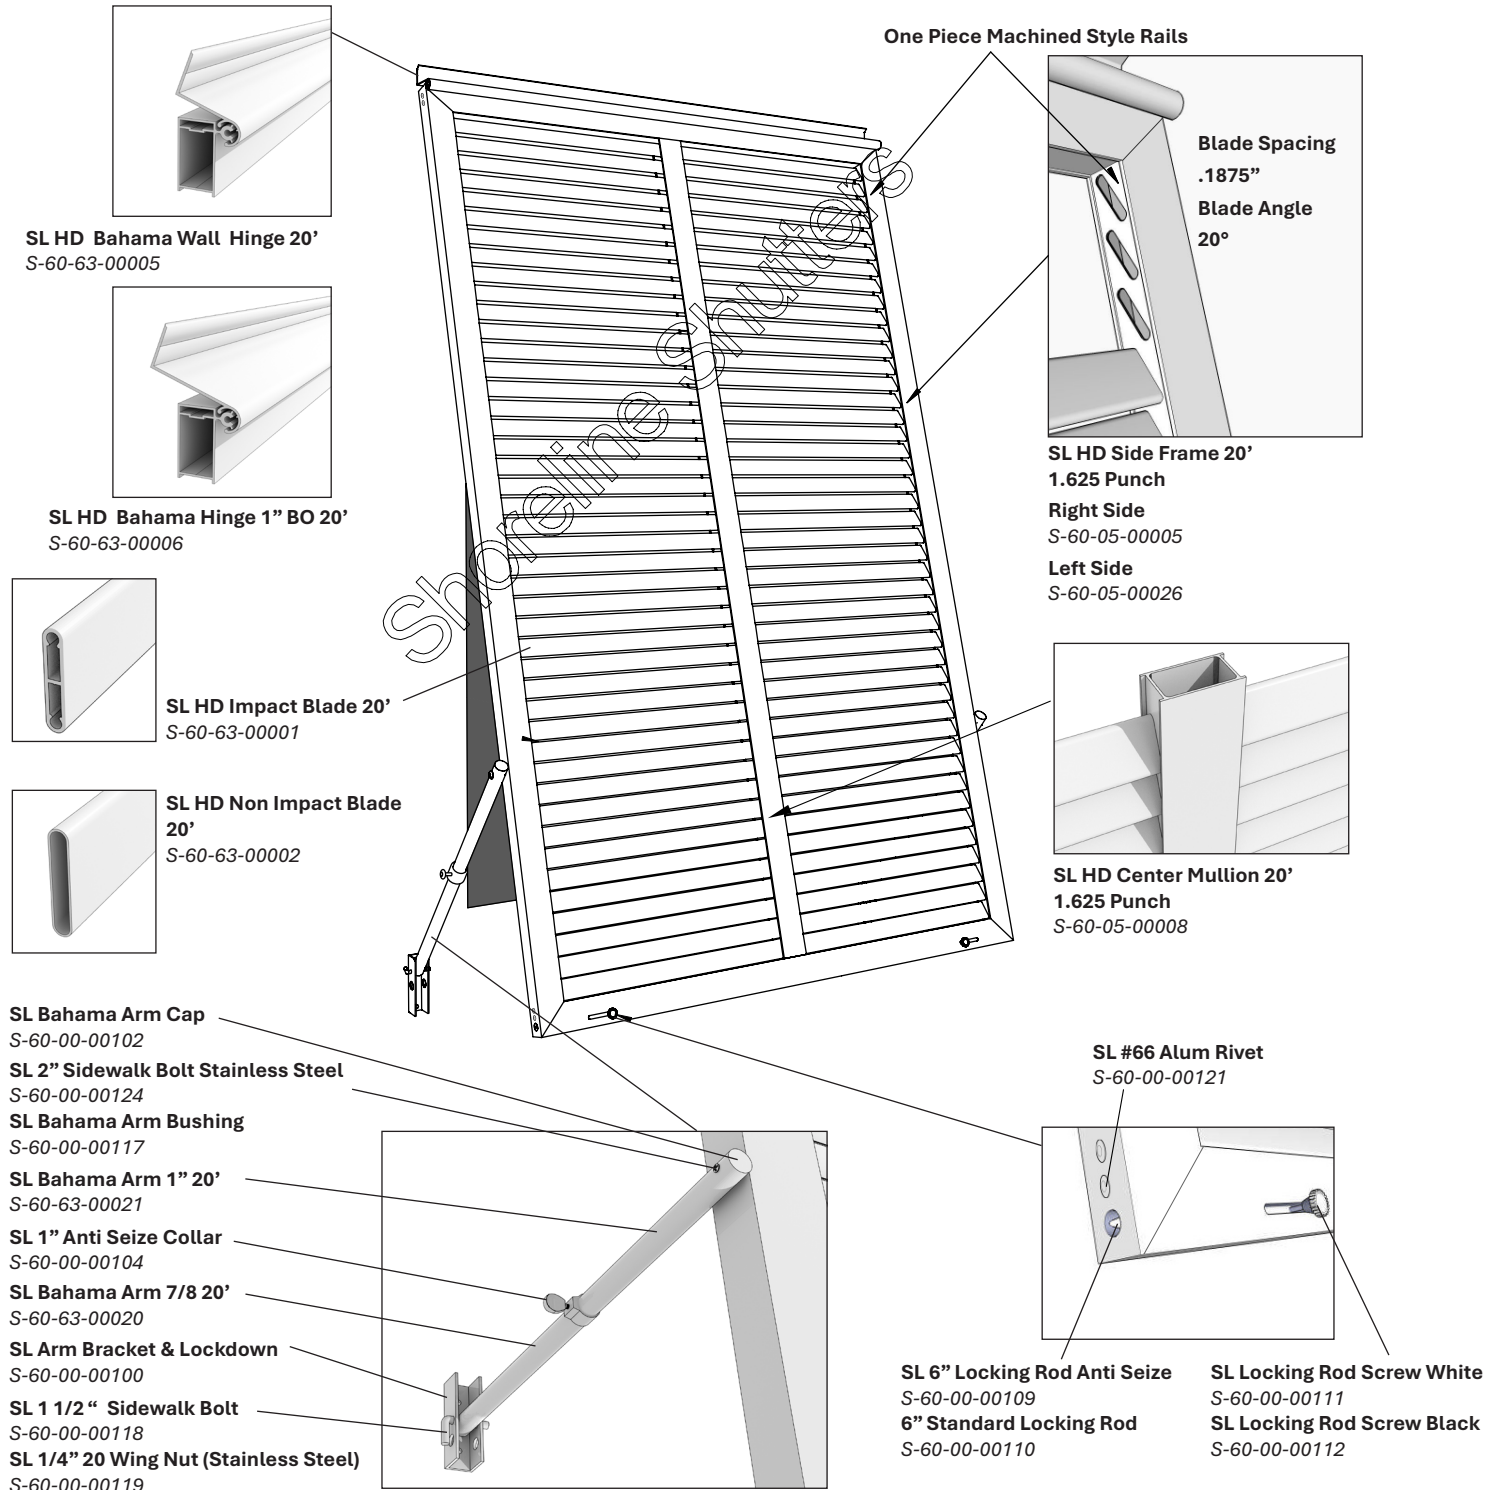

SL HVHZ HD IMPACT BAHAMA

Tampa (866) 297-0500 • Jacksonville (888) 361-0662 • North Carolina (855) 803-3535
Alabama (251) 270-5066 • Houston (346) 241-3310

SL HD Impact Blade 20' S-60-63-00001	SL HD Non Impact Blade 20' S-60-63-00002	SL HD Side Frame 20' 1.625 Punch Right Side S-60-05-00005 Left Side S-60-05-00026 Frame Dimensions 2.375 x 1.25	SL HD Frame 20' S-60-05-00004	SL HD Bahama 20' Top Frame S-60-63-00004
SL HD Corner Key 3/16" 2"x2" S-60-00-00106 24 pcs. per bag	SL HD Center Mullion 20' 1.625 Punch S-60-05-00008	SL HD Center Mullion Clip S-60-00-00114 24 pcs. per bag	SL HD Bahama Wall Hinge 20' S-60-63-00005	SL HD Bahama Hinge 1" BO 20' S-60-63-00006
SL Bahama Arm 7/8 20' S-60-63-00020	SL Bahama Arm 1" 20' S-60-63-00021	SL 1" Anti Seize Collar S-60-00-00104 24 pcs. per bag	SL Bahama Arm Slip 1" Collar S-60-00-00103 24 pcs. per bag	SL Arm Bracket & Lockdown S-60-00-00100 24 pcs. per bag
SL Z Bar Clip 4" S-60-00-00101 12 pcs. per bag	SL Locking Rod Screw Black S-60-00-00112 24 pcs. per page	SL Locking Rod Screw White S-60-00-00111 24 pcs. per page	SL 6" Locking Rod Anti Seize S-60-00109 24 pcs. per bag	SL 6" Standard Locking Rod S-60-00-00110 24 pcs. per bag
SL 2" Sidewalk Bolt (SS) S-60-00-00124 100 pcs. per bag SL 1 1/2" Sidewalk Bolt (SS) S-60-00-00118 100 pcs. per bag	SL 1/4" 20 Wing Nut (Stainless Steel) S-60-00-00119 100 pcs. per bag SL Riv Nut 1/4-20 x 5/8 S-60-00-00123 100 pcs. per bag	SL Bahama Arm Bushing S-60-00-00117 24 pcs. per bag	SL Bahama Arm Cap S-60-00-00102 24 pcs. per bag	SL #66 Alum Rivet S-60-00-00121 100 pcs. per bag

BLADE HEIGHT CHART - ADD 1.5" TO MEASUREMENT BELOW FOR HINGE FLANGE

FINISHED HEIGHT	VISIBLE BLADE	FINISHED HEIGHT	VISIBLE BLADE	FINISHED HEIGHT	VISIBLE BLADE	FINISHED HEIGHT	VISIBLE BLADE	FINISHED HEIGHT	VISIBLE BLADE	FINISHED HEIGHT	VISIBLE BLADE	FINISHED HEIGHT	VISIBLE BLADE	FINISHED HEIGHT	VISIBLE BLADE
15.5	7	30.5	17	45.5	27	60.5	37	75.5	47	90.5	57	101	67	116	77
17	8	32	18	47	28	62	38	77	48	92	58	102.5	68	117.5	78
18.5	9	33.5	19	48.5	29	63.5	39	78.5	49	93.5	59	104	69	119	79
20	10	35	20	50	30	65	40	80	50	95	60	105.5	70	120.5	80
21.5	11	36.5	21	51.5	31	66.5	41	81.5	51	96.5	61	107	71	122	81
23	12	38	22	53	32	68	42	83	52	98	62	108.5	72	123.5	82
24.5	13	39.5	23	54.5	33	69.5	43	84.5	53	99.5	63	110	73	125	83
26	14	41	24	56	34	71	44	86	54	96.5	64	111.5	74	126.5	84
27.5	15	42.5	25	57.5	35	72.5	45	87.5	55	98	65	113	75	128	85
29	16	44	26	59	36	74	46	89	56	99.5	66	114.5	76	129.5	86