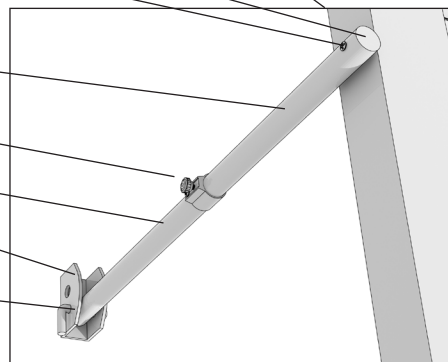

SL 1 1/2" Sidewalk Bolt
S-60-00-00118

SL 1/4" 20 Wing Nut (Stainless Steel)
S-60-00-00119

Blade Spacing
.38"
Blade Angle
25°

SL Deco Z Blade Insert 16'
Right Side Punched
S-60-05-00027
Left Side Punched
S-60-05-00028