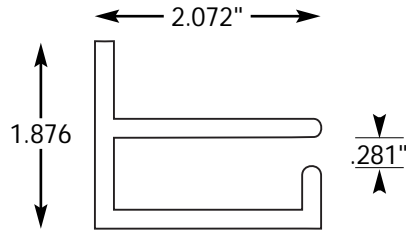

12055

10" Fixed Retainer Sign Frame
Wt/Ft 3.104; Length: 24' 6"

10029

Sign Frame Retainer Angle
Wt/Ft .431; Length: 24' 6"
(1/8" Wall) Mates with SF-10 & SF-12

12050

10" Sign Frame w/o Retainer
Wt/Ft 2.150; Length: 24' 6"

10027

Sign Frame Retainer Angle
Wt/Ft .221; Length: 24' 6"
(1/16" Wall) Mates with SF-7

*Mill Order ~ Call for current availability
Custom lengths available*

12005
Lamp Track
Wt/Ft: .366#

12001
F-Retainer
Wt/Ft: .761;
Length: 20'

12010
Ballast Track
Wt/Ft: .533#

12002
Male Hinge
Wt/Ft: .610;
Length: 20'
Mates with Female Hinge

12015
Track Cap
Wt/Ft: .178#

12003
Female Hinge
Wt/Ft: .317;
Length: 20'
Mates with Male Hinge

12020
1 1/2" Double Tee
Wt/Ft: .585;
Length: 24'

12025
2 1/2" Double Tee
Wt/Ft: .821;
Length: 24'

12028
4" Raceway
Length: 20'

*Mill Order ~ Call for current availability
Custom lengths available*

4 1/2" x 4 1/2"

Raceway

6063T6

Product #	Description	Lgth. Ft.	Wt. Lin. Ft.
12080	4 1/2" Raceway	20'	2.496
12083	4 1/2" Raceway	24'	2.496
12085	4 1/2" Raceway Lid	20'	.413
12088	4 1/2" Raceway Lid	24'	.413
12090	4 1/2" Raceway Bracket	24'	.589