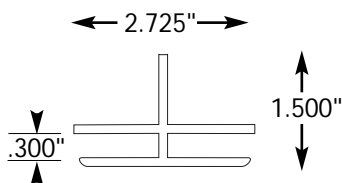

12055

10" Fixed Retainer Sign Frame
Wt/Ft 3.104; Length: 24' 6"

10029

Sign Frame Retainer Angle
Wt/Ft .431; Length: 24' 6"
(1/8" Wall) Mates with SF-10 & SF-12

12050

10" Sign Frame w/o Retainer
Wt/Ft 2.150; Length: 24' 6"

10027

Sign Frame Retainer Angle
Wt/Ft .221; Length: 24' 6"
(1/16" Wall) Mates with SF-7

*Mill Order ~ Call for current availability
Custom lengths available*

12005
Lamp Track
Wt/Ft: .366#

12001
F-Retainer
Wt/Ft: .761;
Length: 20'

12010
Ballast Track
Wt/Ft: .533#

12002
Male Hinge
Wt/Ft: .610;
Length: 20'
Mates with Female Hinge

12015
Track Cap
Wt/Ft: .178#

12003
Female Hinge
Wt/Ft: .317;
Length: 20'
Mates with Male Hinge

12020
1 1/2" Double Tee
Wt/Ft: .585;
Length: 24'

12025
2 1/2" Double Tee
Wt/Ft: .821;
Length: 24'

12028
4" Raceway
Length: 20'

*Mill Order ~ Call for current availability
Custom lengths available*

4 1/2" x 4 1/2"

Raceway

6063T6

Product #	Description	Lgth. Ft.	Wt. Lin. Ft.
12080	4 1/2" Raceway	20'	2.496
12083	4 1/2" Raceway	24'	2.496
12085	4 1/2" Raceway Lid	20'	.413
12088	4 1/2" Raceway Lid	24'	.413
12090	4 1/2" Raceway Bracket	24'	.589