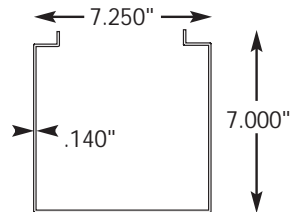

10027

Sign Frame Retainer Angle
Wt/Ft .221; Length: 24' 6"
(1/16" Wall) Mates with SF-7

*Mill Order ~ Call for current availability
Custom lengths available*

12005
Lamp Track
Wt/Ft: .366#

12001
F-Retainer
Wt/Ft: .761;
Length: 20'

12025
2 1/2" Double Tee
Wt/Ft: .821;
Length: 24'

12028
4" Raceway
Length: 20'

*Mill Order ~ Call for current availability
Custom lengths available*

4 1/2" x 4 1/2"

Raceway

6063T6

Product #	Description	Lgth. Ft.	Wt. Lin. Ft.
12080	4 1/2" Raceway	20'	2.496
12083	4 1/2" Raceway	24'	2.496
12085	4 1/2" Raceway Lid	20'	.413
12088	4 1/2" Raceway Lid	24'	.413
12090	4 1/2" Raceway Bracket	24'	.589

4 1/2" x 7"

Raceway

6063T6

Product #	Description	Lgth. Ft.	Wt. Lin. Ft.
12092	4 1/2" x 7" Raceway	20'	3.158
12093	4 1/2" x 7" Raceway	24'	3.158
12085	4 1/2" Raceway Lid	20'	.413
12088	4 1/2" Raceway Lid	24'	.413
12090	4 1/2" Raceway Bracket	24'	.589

12030
7 1/4" Raceway
Length: 20'
6063T6

12035
7 1/4" Raceway Lid
Length: 20'
6063T6

7 1/4" Raceway w/ Tabs

12105 7 1/4" w/ Tab 20'
12108 7 1/4" w/ Tab 24'
12110 7 1/4" w Tab Cover 20'
12113 7 1/4" w/ Tab Cover 24'