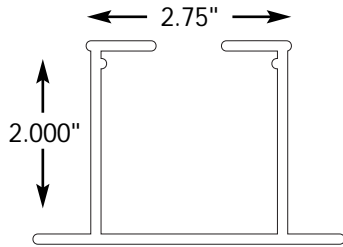

12055

10" Fixed Retainer Sign Frame
Wt/Ft 3.104; Length: 24' 6"

10029

Sign Frame Retainer Angle
Wt/Ft .431; Length: 24' 6"
(1/8" Wall) Mates with SF-10 & SF-12

12050

10" Sign Frame w/o Retainer
Wt/Ft 2.150; Length: 24' 6"

10027

Sign Frame Retainer Angle
Wt/Ft .221; Length: 24' 6"
(1/16" Wall) Mates with SF-7

*Mill Order ~ Call for current availability
Custom lengths available*

12005
Lamp Track
Wt/Ft: .366#

12001
F-Retainer
Wt/Ft: .761;
Length: 20'

12010
Ballast Track
Wt/Ft: .533#

12002
Male Hinge
Wt/Ft: .610;
Length: 20'
Mates with Female Hinge

12015
Track Cap
Wt/Ft: .178#

12003
Female Hinge
Wt/Ft: .317;
Length: 20'
Mates with Male Hinge

12020
1 1/2" Double Tee
Wt/Ft: .585;
Length: 24'

12025
2 1/2" Double Tee
Wt/Ft: .821;
Length: 24'

12028
4" Raceway
Length: 20'

*Mill Order ~ Call for current availability
Custom lengths available*

4 1/2" x 4 1/2"

Raceway

6063T6

Product #	Description	Lgth. Ft.	Wt. Lin. Ft.
12080	4 1/2" Raceway	20'	2.496
12083	4 1/2" Raceway	24'	2.496
12085	4 1/2" Raceway Lid	20'	.413
12088	4 1/2" Raceway Lid	24'	.413
12090	4 1/2" Raceway Bracket	24'	.589