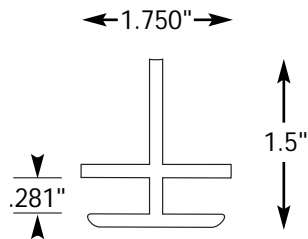

12055

10" Fixed Retainer Sign Frame
Wt/Ft 3.104; Length: 24' 6"

10029

Sign Frame Retainer Angle
Wt/Ft .431; Length: 24' 6"
(1/8" Wall) Mates with SF-10 & SF-12

12050

10" Sign Frame w/o Retainer
Wt/Ft 2.150; Length: 24' 6"

10027

Sign Frame Retainer Angle
Wt/Ft .221; Length: 24' 6"
(1/16" Wall) Mates with SF-7

*Mill Order ~ Call for current availability
Custom lengths available*

12005
Lamp Track
Wt/Ft: .366#

12001
F-Retainer
Wt/Ft: .761;
Length: 20'

12010
Ballast Track
Wt/Ft: .533#

12002
Male Hinge
Wt/Ft: .610;
Length: 20'
Mates with Female Hinge

12015
Track Cap
Wt/Ft: .178#

12003
Female Hinge
Wt/Ft: .317;
Length: 20'
Mates with Male Hinge

12020
1 1/2" Double Tee
Wt/Ft: .585;
Length: 24'

12025
2 1/2" Double Tee
Wt/Ft: .821;
Length: 24'

12028
4" Raceway
Length: 20'

*Mill Order ~ Call for current availability
Custom lengths available*

4 1/2" x 4 1/2"

Raceway

6063T6

Product #	Description	Lgth. Ft.	Wt. Lin. Ft.
12080	4 1/2" Raceway	20'	2.496
12083	4 1/2" Raceway	24'	2.496
12085	4 1/2" Raceway Lid	20'	.413
12088	4 1/2" Raceway Lid	24'	.413
12090	4 1/2" Raceway Bracket	24'	.589