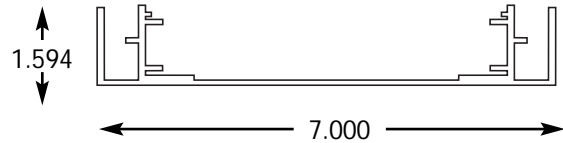

12065

12" Fixed Retainer Sign Frame
Wt/Ft 3.364; Length: 24' 6"

12045

7" Fixed Retainer Sign Frame
Wt/Ft 1.446; Length: 24' 6"

12060

12" Sign Frame w/o Retainer
Wt/Ft 2.549; Length: 24' 6"

12040

7" Sign Frame w/o Retainer
Wt/Ft .992; Length: 24' 6"

12055

10" Fixed Retainer Sign Frame
Wt/Ft 3.104; Length: 24' 6"

10029

Sign Frame Retainer Angle
Wt/Ft .431; Length: 24' 6"
(1/8" Wall) Mates with SF-10 & SF-12

12050

10" Sign Frame w/o Retainer
Wt/Ft 2.150; Length: 24' 6"

10027

Sign Frame Retainer Angle
Wt/Ft .221; Length: 24' 6"
(1/16" Wall) Mates with SF-7

*Mill Order ~ Call for current availability
Custom lengths available*

12005
Lamp Track
Wt/Ft: .366#

12001
F-Retainer
Wt/Ft: .761;
Length: 20'

12025
2 1/2" Double Tee
Wt/Ft: .821;
Length: 24'

12028
4" Raceway
Length: 20'

*Mill Order ~ Call for current availability
Custom lengths available*

4 1/2" x 4 1/2"

Raceway

6063T6

Product #	Description	Lgth. Ft.	Wt. Lin. Ft.
12080	4 1/2" Raceway	20'	2.496
12083	4 1/2" Raceway	24'	2.496
12085	4 1/2" Raceway Lid	20'	.413
12088	4 1/2" Raceway Lid	24'	.413
12090	4 1/2" Raceway Bracket	24'	.589