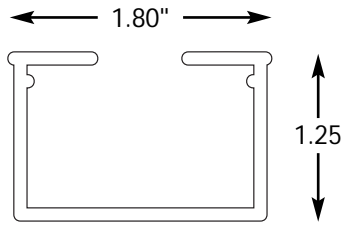

12055

10" Fixed Retainer Sign Frame
Wt/Ft 3.104; Length: 24' 6"

10029

Sign Frame Retainer Angle
Wt/Ft .431; Length: 24' 6"
(1/8" Wall) Mates with SF-10 & SF-12

12050

10" Sign Frame w/o Retainer
Wt/Ft 2.150; Length: 24' 6"

10027

Sign Frame Retainer Angle
Wt/Ft .221; Length: 24' 6"
(1/16" Wall) Mates with SF-7

*Mill Order ~ Call for current availability
Custom lengths available*

12005
Lamp Track
Wt/Ft: .366#

12001
F-Retainer
Wt/Ft: .761;
Length: 20'

12010
Ballast Track
Wt/Ft: .533#

12002
Male Hinge
Wt/Ft: .610;
Length: 20'
Mates with Female Hinge

12015
Track Cap
Wt/Ft: .178#

12003
Female Hinge
Wt/Ft: .317;
Length: 20'
Mates with Male Hinge

12020
1 1/2" Double Tee
Wt/Ft: .585;
Length: 24'

12025
2 1/2" Double Tee
Wt/Ft: .821;
Length: 24'

12028
4" Raceway
Length: 20'

*Mill Order ~ Call for current availability
Custom lengths available*

4 1/2" x 4 1/2"

Raceway

6063T6

Product #	Description	Lgth. Ft.	Wt. Lin. Ft.
12080	4 1/2" Raceway	20'	2.496
12083	4 1/2" Raceway	24'	2.496
12085	4 1/2" Raceway Lid	20'	.413
12088	4 1/2" Raceway Lid	24'	.413
12090	4 1/2" Raceway Bracket	24'	.589