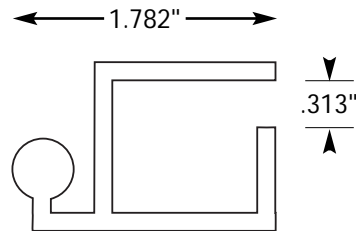

12055

10" Fixed Retainer Sign Frame
Wt/Ft 3.104; Length: 24' 6"

10029

Sign Frame Retainer Angle
Wt/Ft .431; Length: 24' 6"
(1/8" Wall) Mates with SF-10 & SF-12

12050

10" Sign Frame w/o Retainer
Wt/Ft 2.150; Length: 24' 6"

10027

Sign Frame Retainer Angle
Wt/Ft .221; Length: 24' 6"
(1/16" Wall) Mates with SF-7

*Mill Order ~ Call for current availability
Custom lengths available*

12005
Lamp Track
Wt/Ft: .366#

12001
F-Retainer
Wt/Ft: .761;
Length: 20'

12010
Ballast Track
Wt/Ft: .533#

12002
Male Hinge
Wt/Ft: .610;
Length: 20'
Mates with Female Hinge

12015
Track Cap
Wt/Ft: .178#

12003
Female Hinge
Wt/Ft: .317;
Length: 20'
Mates with Male Hinge

12020
1 1/2" Double Tee
Wt/Ft: .585;
Length: 24'

12025
2 1/2" Double Tee
Wt/Ft: .821;
Length: 24'

12028
4" Raceway
Length: 20'

*Mill Order ~ Call for current availability
Custom lengths available*

4 1/2" x 4 1/2"

Raceway

6063T6

Product #	Description	Lgth. Ft.	Wt. Lin. Ft.
12080	4 1/2" Raceway	20'	2.496
12083	4 1/2" Raceway	24'	2.496
12085	4 1/2" Raceway Lid	20'	.413
12088	4 1/2" Raceway Lid	24'	.413
12090	4 1/2" Raceway Bracket	24'	.589