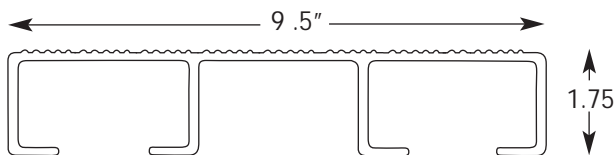

**Decking Knurled - 6105T5**

19680 - 24'1"

**Side Beam with Lip - 6061T6**

19700 - 20'6"

19703 - 28'

**Decking Smooth - 6105T5**

19681 - 24'1"

**Dock Connector**

19704 - 12'

**Interlocking Decking - 6063T6**

19682 - 24'1"

**11.5" Bleacher Plank - 6063T6**

19688 - 24'

**9.5" Bleacher Plank - 6063T6**

19685 - 24'

**9" Side Beam w/ Lip - 6061T6**

41085 - 29'

*Mill Order - Call for current availability  
Custom lengths available*