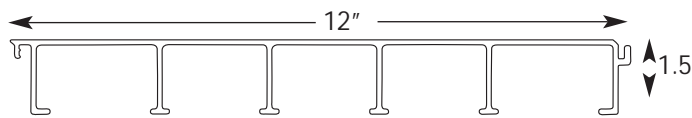

**Decking Knurled - 6105T5**

19680 - 24'1"

**Side Beam with Lip - 6061T6**

19700 - 20'6"

19703 - 28'

**Decking Smooth - 6105T5**

19681 - 24'1"

**Dock Connector**

19704 - 12'

**Interlocking Decking - 6063T6**

19682 - 24'1"

**11.5" Bleacher Plank - 6063T6**

19688 - 24'

**9.5" Bleacher Plank - 6063T6**

19685 - 24'

**9" Side Beam w/ Lip - 6061T6**

41085 - 29'

*Mill Order - Call for current availability  
Custom lengths available*