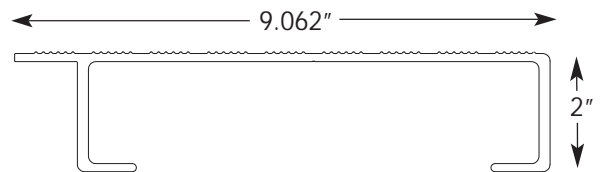

**Decking Knurled - 6105T5**

19680 - 24'1"

**Side Beam with Lip - 6061T6**

19700 - 20'6"

19703 - 28'

**Decking Smooth - 6105T5**

19681 - 24'1"

**Dock Connector**

19704 - 12'

**Interlocking Decking - 6063T6**

19682 - 24'1"

**11.5" Bleacher Plank - 6063T6**

19688 - 24'

**9.5" Bleacher Plank - 6063T6**

19685 - 24'

**9" Side Beam w/ Lip - 6061T6**

41085 - 29'

*Mill Order - Call for current availability  
Custom lengths available*