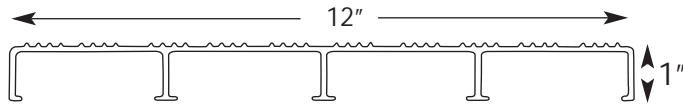

**Decking Knurled - 6105T5**

19680 - 24'1"

**Side Beam with Lip - 6061T6**

19700 - 20'6"

19703 - 28'

**Decking Smooth - 6105T5**

19681 - 24'1"

**Dock Connector**

19704 - 12'

**Interlocking Decking - 6063T6**

19682 - 24'1"

**11.5" Bleacher Plank - 6063T6**

19688 - 24'

**9.5" Bleacher Plank - 6063T6**

19685 - 24'

**9" Side Beam w/ Lip - 6061T6**

41085 - 29'

*Mill Order - Call for current availability  
Custom lengths available*