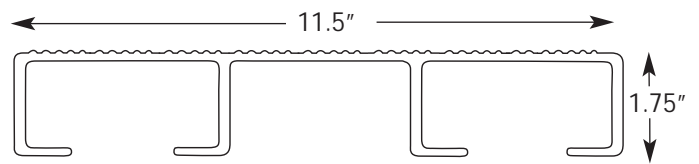

**Decking Knurled - 6105T5**

19680 - 24'1"

**Side Beam with Lip - 6061T6**

19700 - 20'6"

19703 - 28'

**Decking Smooth - 6105T5**

19681 - 24'1"

**Dock Connector**

19704 - 12'

**Interlocking Decking - 6063T6**

19682 - 24'1"

**11.5" Bleacher Plank - 6063T6**

19688 - 24'

**9.5" Bleacher Plank - 6063T6**

19685 - 24'

**9" Side Beam w/ Lip - 6061T6**

41085 - 29'

*Mill Order - Call for current availability  
Custom lengths available*