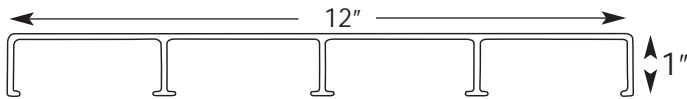

**Decking Knurled - 6105T5**

19680 - 24'1"

**Side Beam with Lip - 6061T6**

19700 - 20'6"

19703 - 28'

**Decking Smooth - 6105T5**

19681 - 24'1"

**Dock Connector**

19704 - 12'

**Interlocking Decking - 6063T6**

19682 - 24'1"

**11.5" Bleacher Plank - 6063T6**

19688 - 24'

**9.5" Bleacher Plank - 6063T6**

19685 - 24'

**9" Side Beam w/ Lip - 6061T6**

41085 - 29'

*Mill Order - Call for current availability  
Custom lengths available*