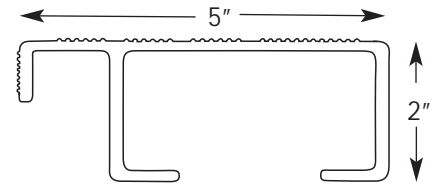

**Decking Knurled - 6105T5**

19680 - 24'1"

**Side Beam with Lip - 6061T6**

19700 - 20'6"

19703 - 28'

**Decking Smooth - 6105T5**

19681 - 24'1"

**Dock Connector**

19704 - 12'

**Interlocking Decking - 6063T6**

19682 - 24'1"

**11.5" Bleacher Plank - 6063T6**

19688 - 24'

**9.5" Bleacher Plank - 6063T6**

19685 - 24'

**9" Side Beam w/ Lip - 6061T6**

41085 - 29'

*Mill Order - Call for current availability  
Custom lengths available*