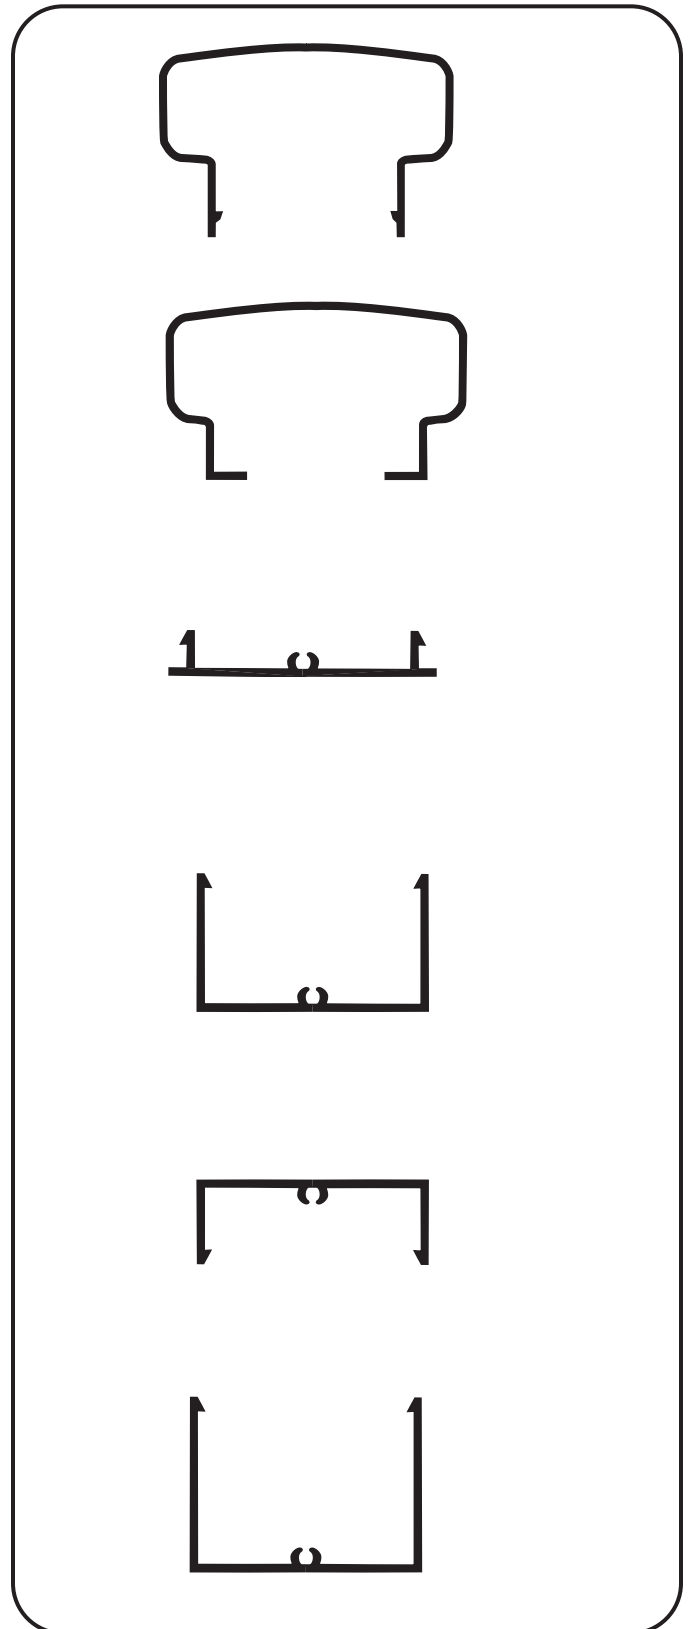

**HR-1 TOP CAP**

*(mates with HR-2; bundle of 10)*

- 94145 - White 20'
- 94245 - Bronze 20'
- 94345 - Black 20'

**HR-1A OUTER SLEEVE**

*(mates with HR-1)*

- \*\*\*\*\* - White 23'
- \*\*\*\*\* - Bronze 23'
- \*\*\*\*\* - Black 23'

**HR-2 SNAP PLATE**

*(mates with HR-1, 3, 4, 4A, 4C, 6, 7, 8, 14)*

- 94100 - White 19'6"
- 94110 - White 21'1"
- 94200 - Bronze 19'6"
- 94210 - Bronze 21'1"
- 94300 - Black 19'6"
- 94310 - Black 21'1"

**HR-4A SNAP POST**

*(mates with HR-1, 3, 4, 4A, 4C, 6, 7, 8, 14)*

- \*\*\*\*\* - White 19'6"
- 94135 - White 21'1"
- \*\*\*\*\* - Bronze 19'6"
- 94235 - Bronze 21'1"
- \*\*\*\*\* - Black 19'6"
- 94335 - Black 21'1"

**HR-3 BOTTOM CHANNEL**

**HR-5 1" PICKET**

94175 - White	23'
54050 - White	26'2"
94275 - Bronze	23'
53050 - Bronze	26'2"
94375 - Black	23'

**HR-10 TOP CAP**

*(mates with HR-11A)*

94140 - White	20'
94240 - Bronze	20'
94340 - Black	20'